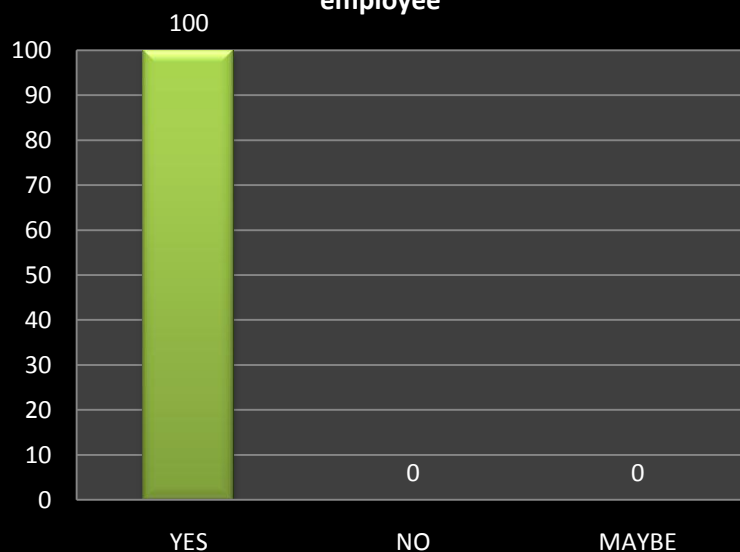

## GRAPHICAL PRESENTATION

Is the curriculum offered at P.N. Das College relevant to the organization?

What is your level of satisfaction on the curriculum offered at P.N. Das College?

Are you satisfied with the technological skill of the employee

Link of analysis: [https://docs.google.com/spreadsheets/d/12cpvzhJXjenzteKAwHFe025DG-WUbcse/edit?usp=drive\\_link&oid=113657317452648655061&rtpof=true&sd=true](https://docs.google.com/spreadsheets/d/12cpvzhJXjenzteKAwHFe025DG-WUbcse/edit?usp=drive_link&oid=113657317452648655061&rtpof=true&sd=true)